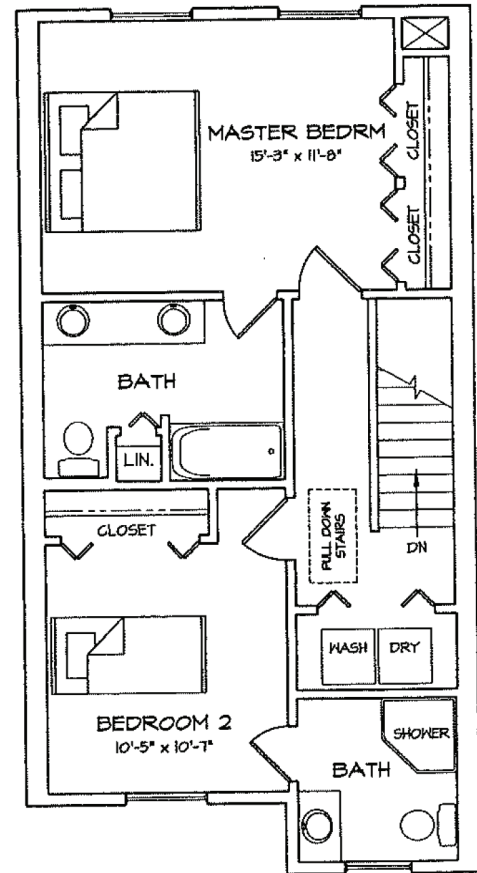

The Beaumont

2 bedrooms, 1 1/2 baths,
walk-out lower level

First Floor

Second Floor

Garage / Basement

O•R•E•E Properties

500 Four Rod Rd., Suite 100
Berlin, CT 06037
Phone : 860-324-9607
info@oreeproperties.com
www.oreeproperties.com

Square Footage

LIVING AREA	1268 SQ FT
GARAGE / BASEMENT	653 SQ FT
TOTAL AREA	1921 SQ FT