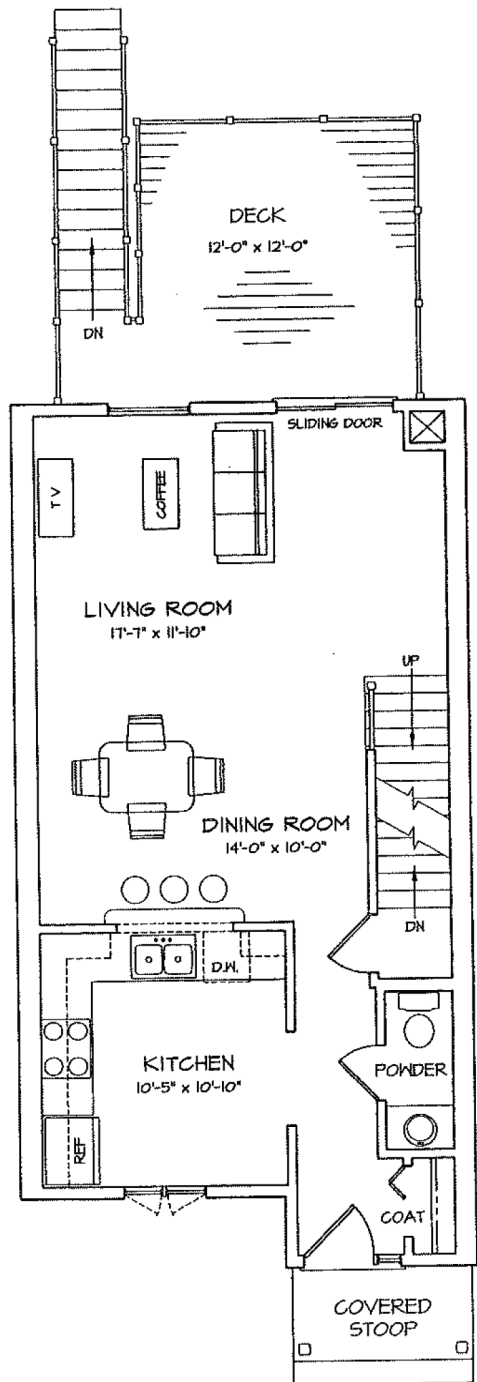

The Beaumont

2 bedrooms, 1 1/2 baths,
walk-out lower level

First Floor

Second Floor

Garage / Basement

O•R•E•E Properties

500 Four Rod Rd., Suite 100
Berlin, CT 06037
Phone : 860-324-9607
info@oreeproperties.com
www.oreeproperties.com

Square Footage

LIVING AREA	1268 SQ FT
GARAGE / BASEMENT	653 SQ FT
TOTAL AREA	1921 SQ FT