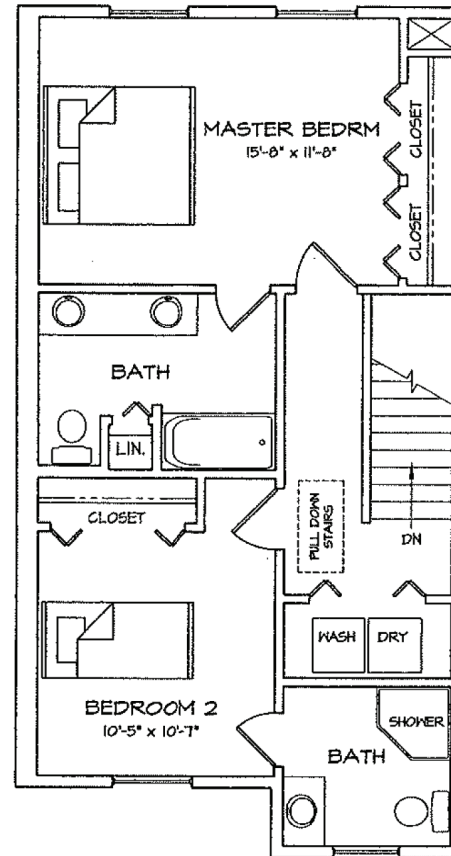

# The Windham

2 bedrooms, 1 1/2 baths, walk-out lower level

**First Floor**

**Second Floor**

**Garage / Basement**

### Square Footage

LIVING AREA	1298 SQ FT
GARAGE / BASEMENT	670 SQ FT
TOTAL AREA	1968 SQ FT