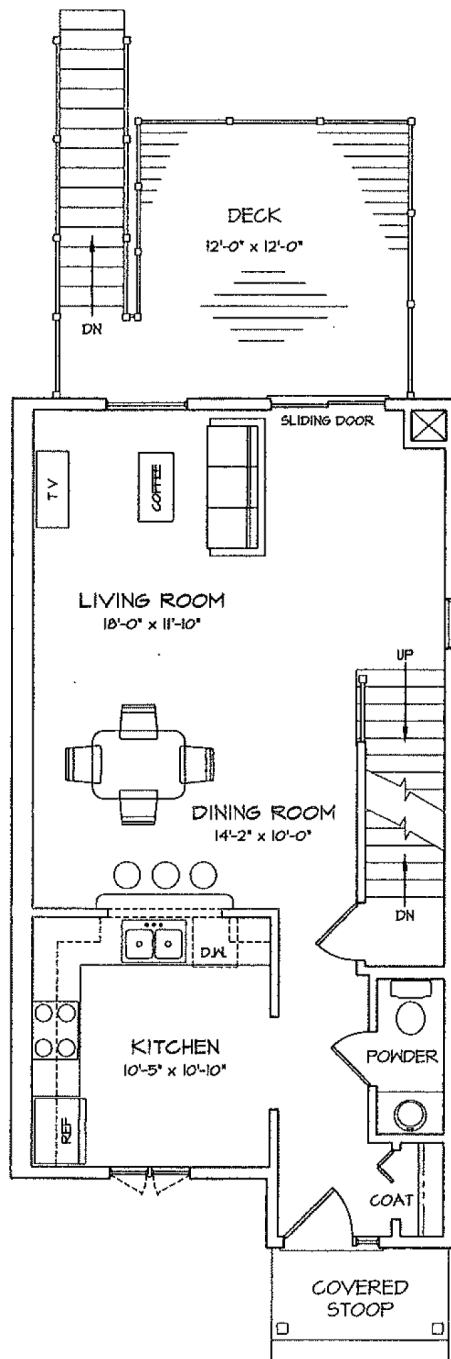

# The Windham

2 bedrooms, 1 1/2 baths, walk-out lower level

**First Floor**

**Second Floor**

**Garage / Basement**

### Square Footage

LIVING AREA	1298 SQ FT
GARAGE / BASEMENT	670 SQ FT
TOTAL AREA	1968 SQ FT