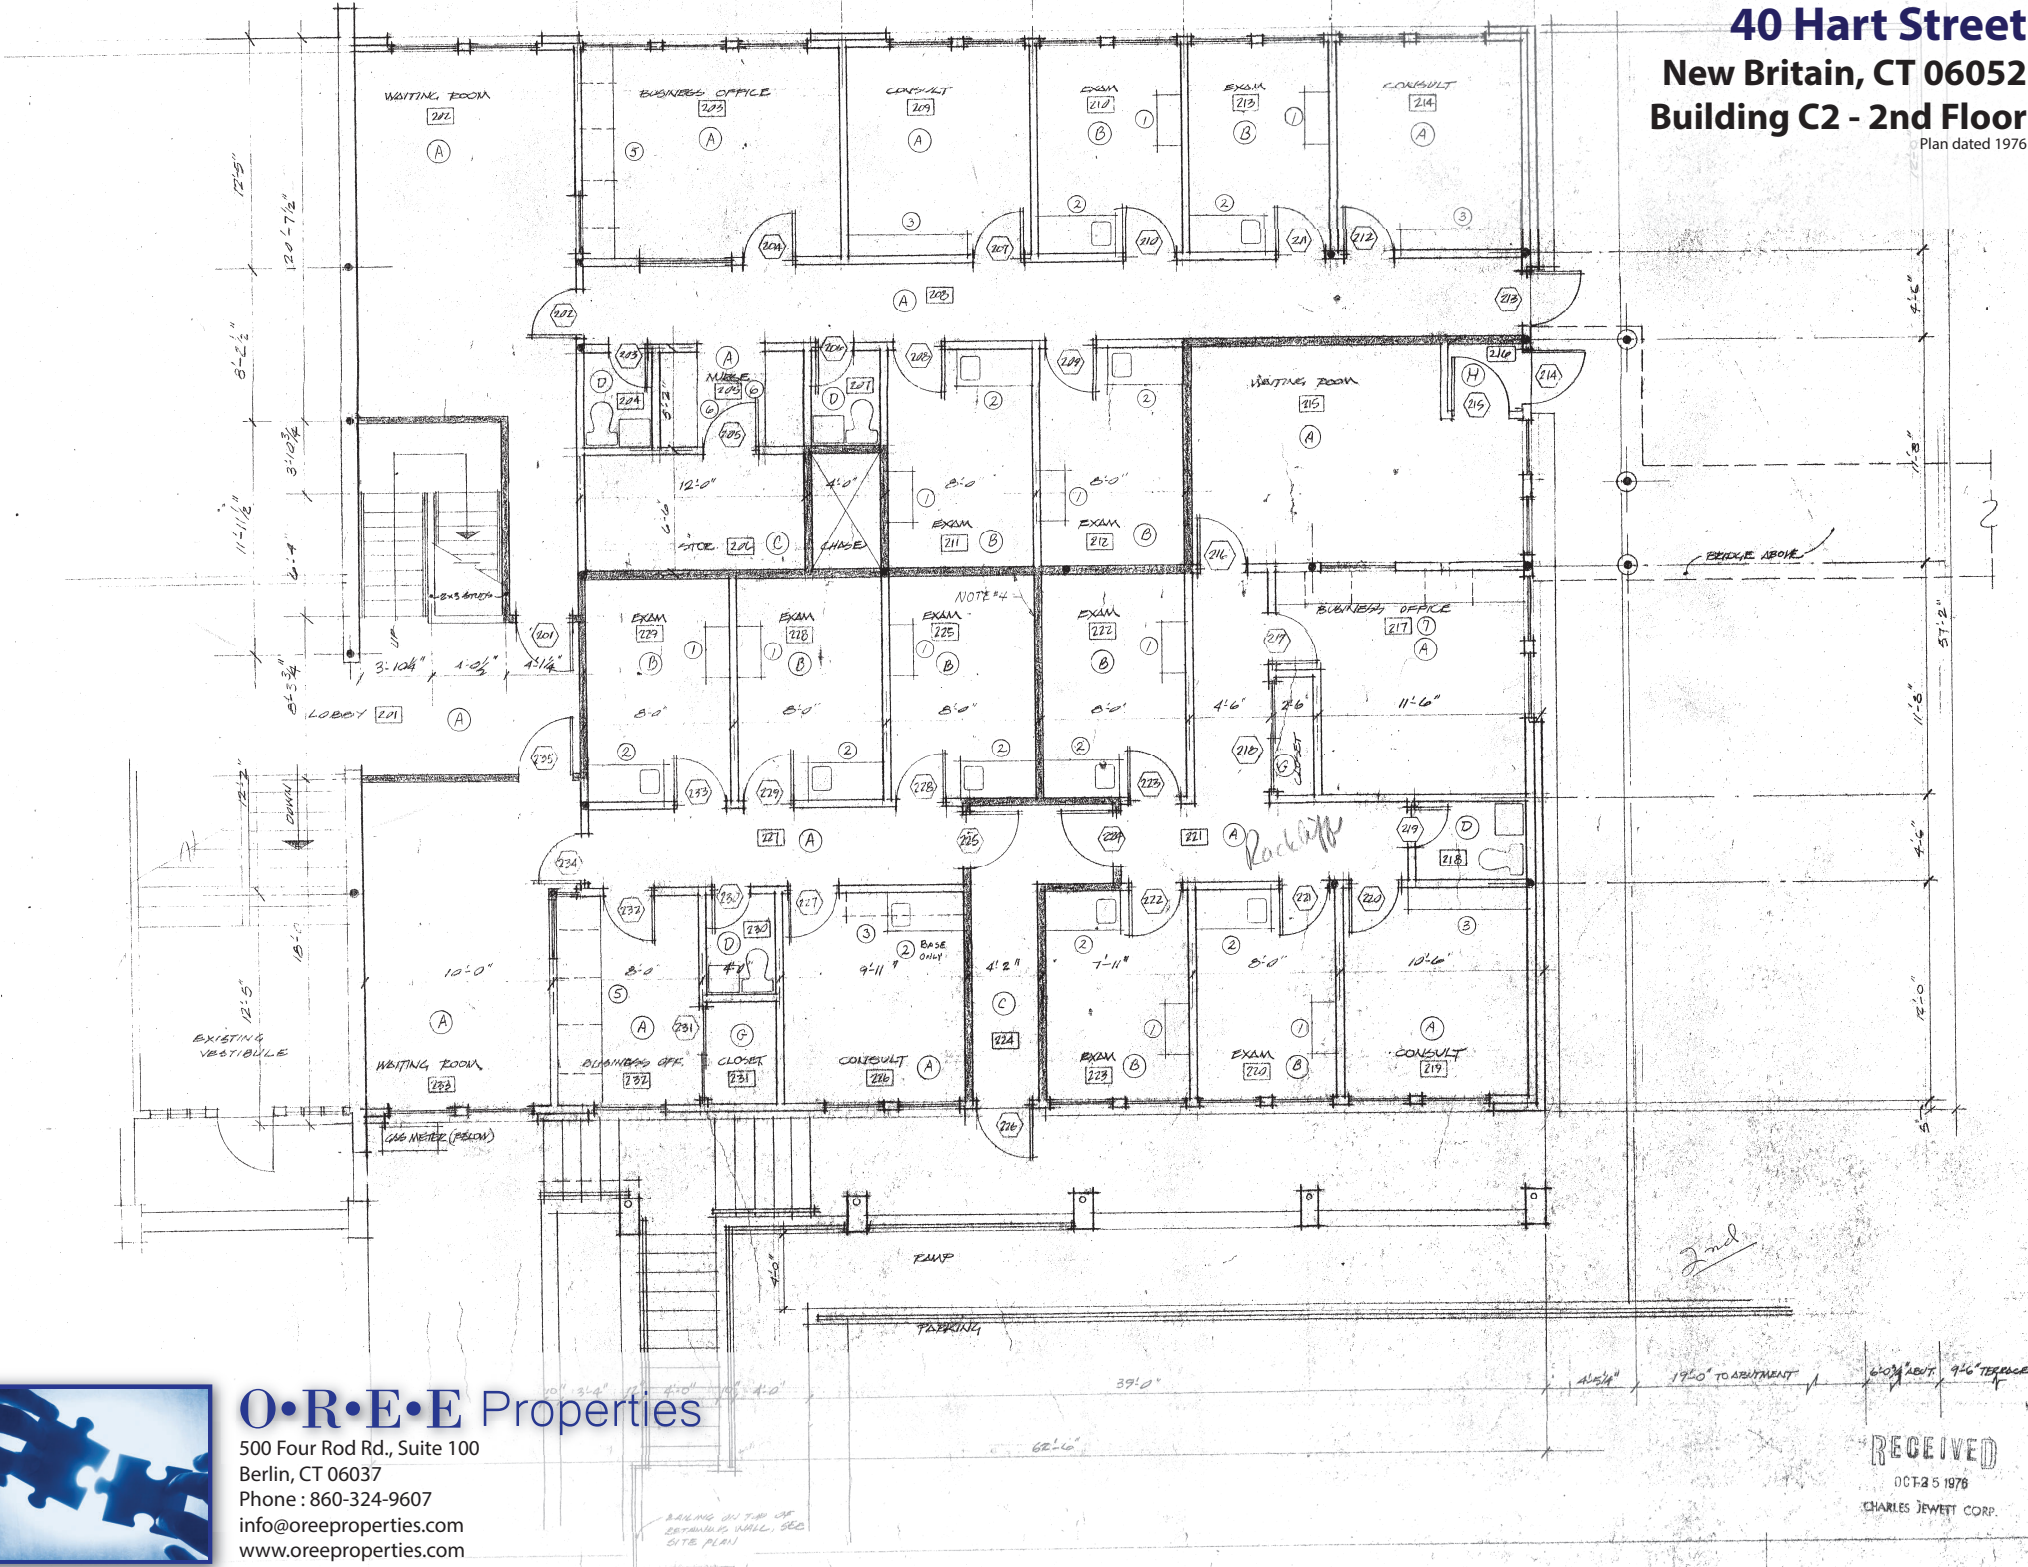

**40 Hart Street**  
**New Britain, CT 06052**  
**Building C2 - 2nd Floor**

Plan dated 1976

**O·R·E·E Properties**

500 Four Rod Rd., Suite 100  
 Berlin, CT 06037  
 Phone : 860-324-9607  
 info@oreproperties.com  
 www.oreproperties.com