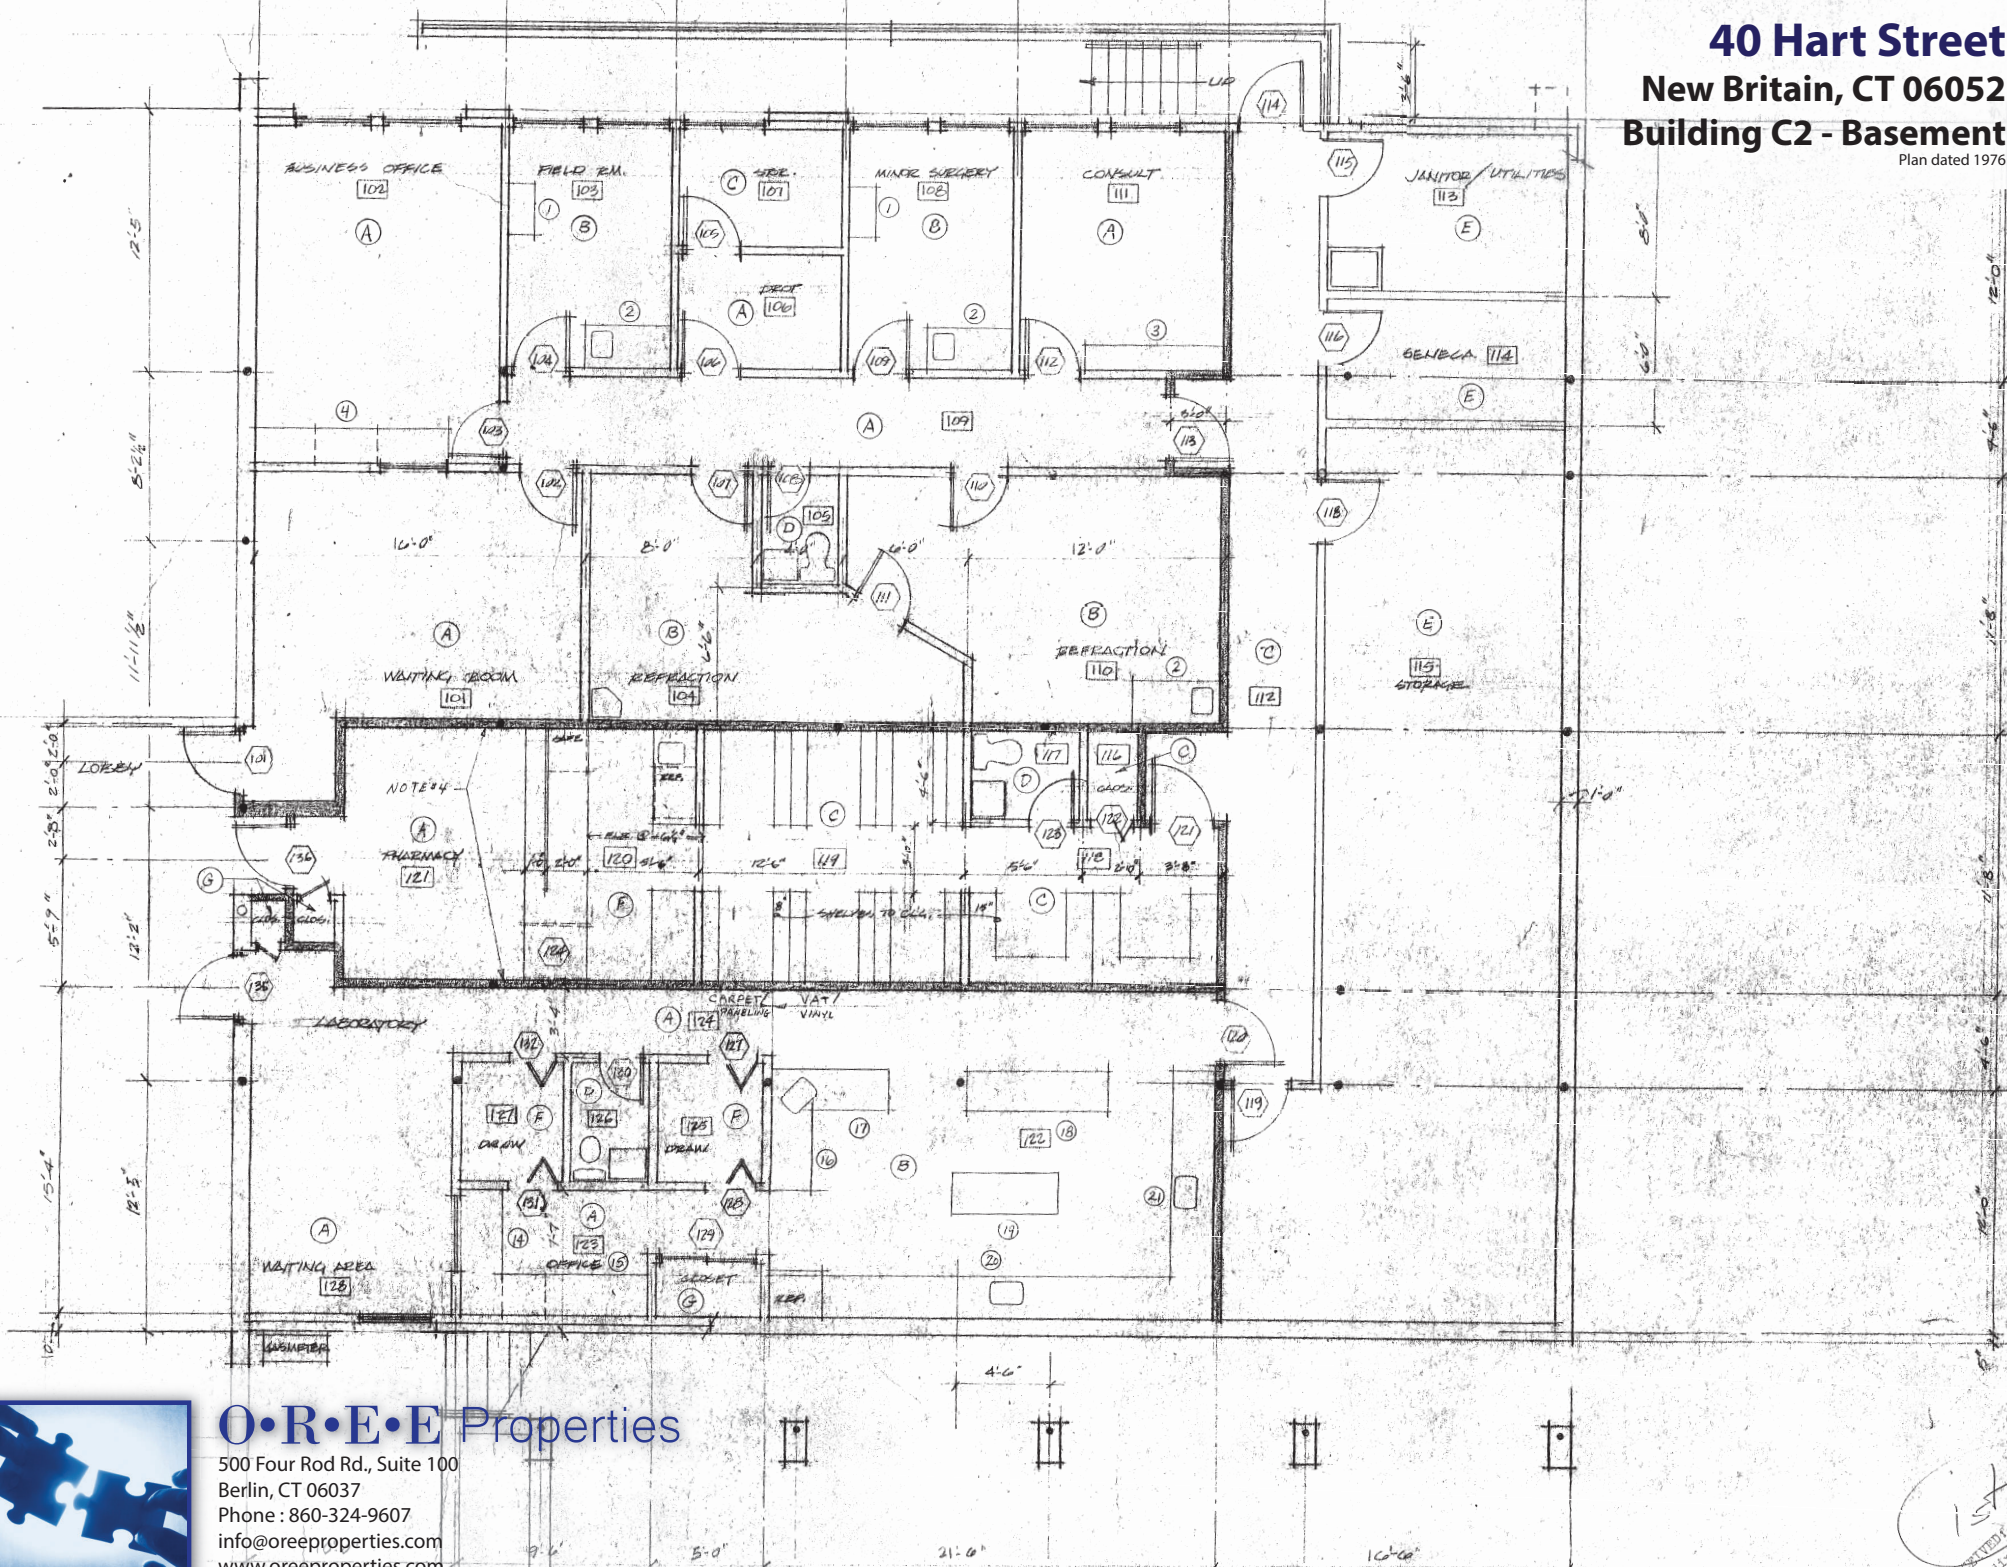

**40 Hart Street**  
**New Britain, CT 06052**  
**Building C2 - Basement**

Plan dated 1976

**O.R.E.E Properties**

500 Four Rod Rd., Suite 100  
Berlin, CT 06037  
Phone : 860-324-9607  
info@oreeproperties.com  
www.oreeproperties.com

157  
RECEIVED  
Building  
1976