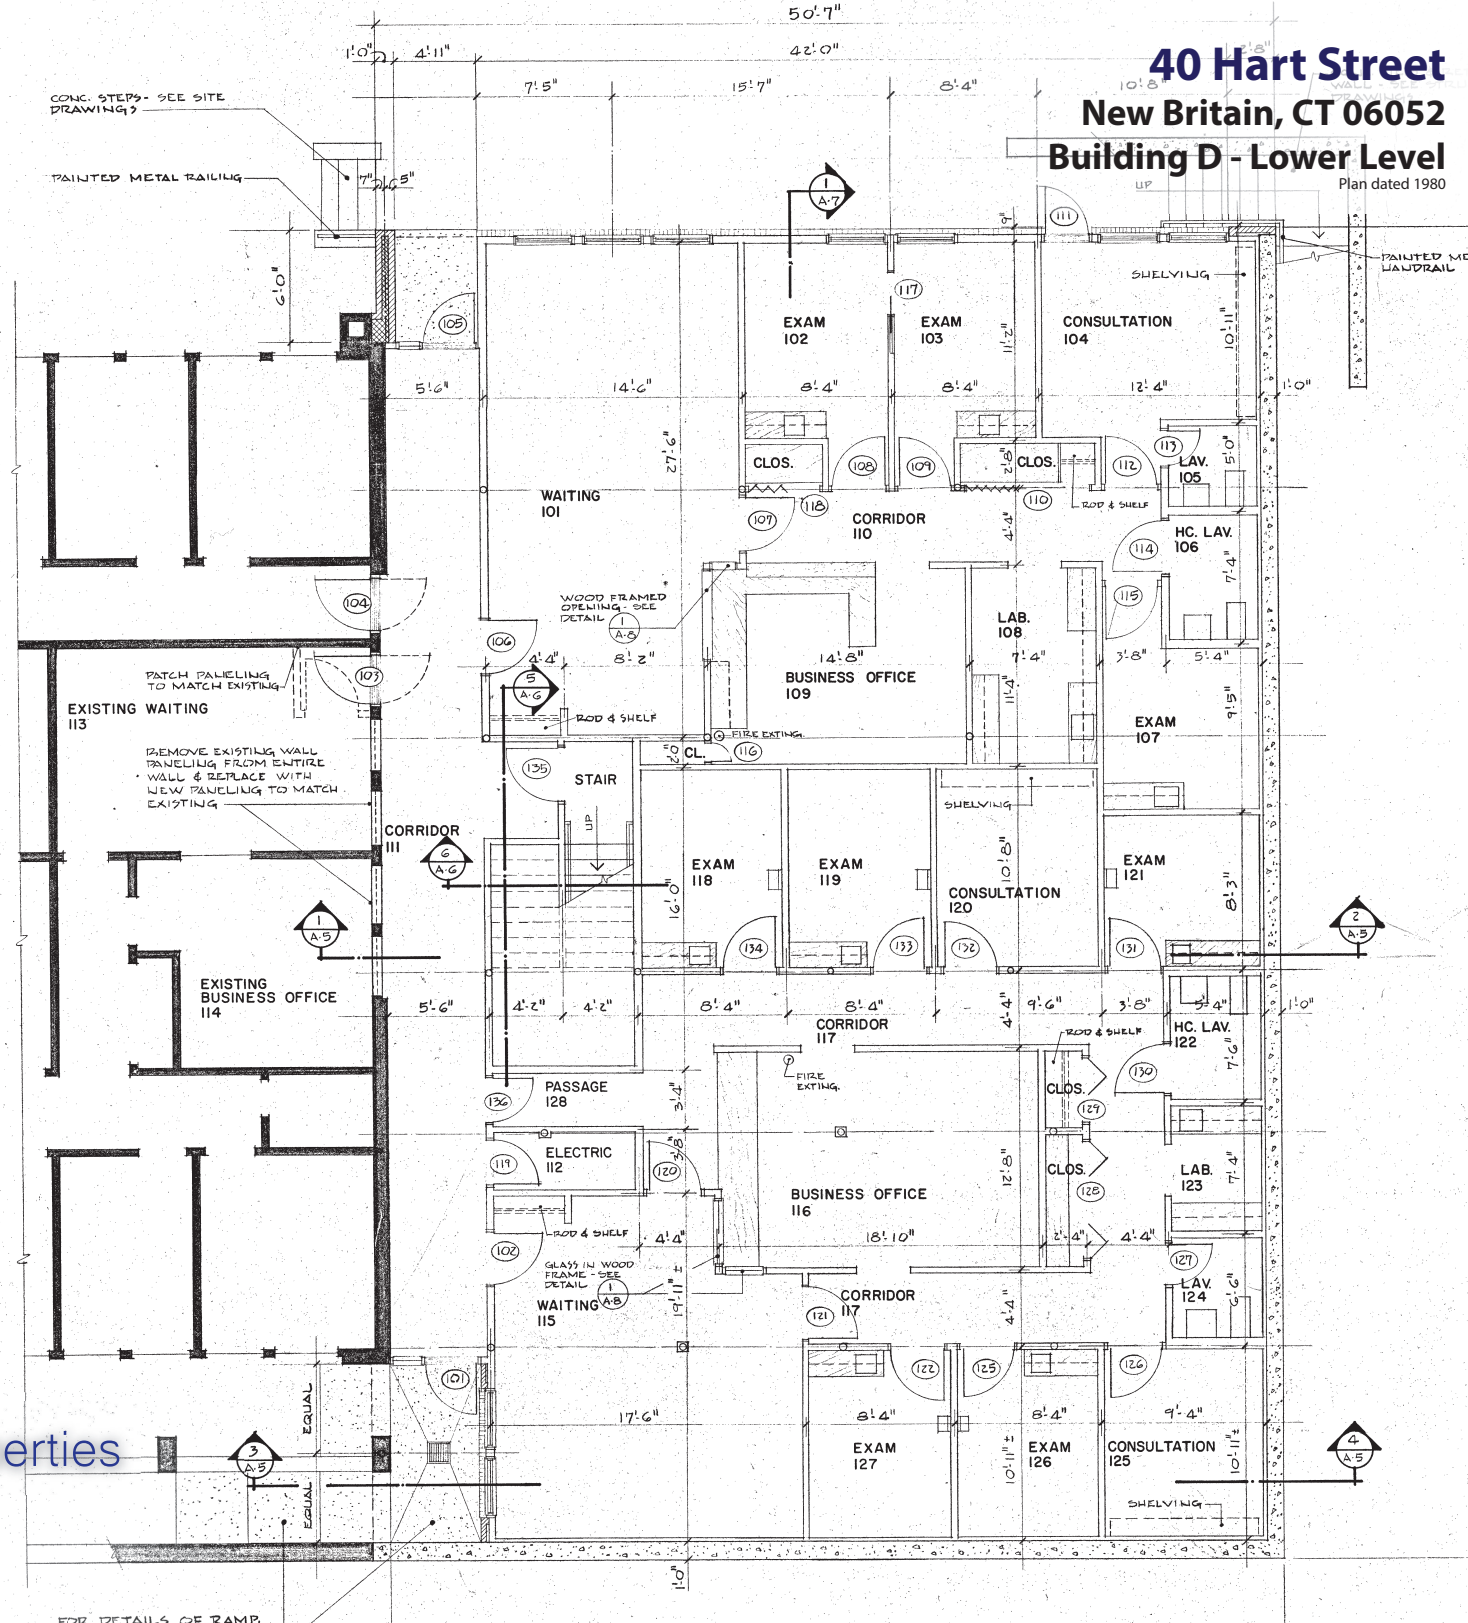

40 Hart Street New Britain, CT 06052 Building D - Lower Level

Plan dated 1980

O·R·E·E Properties

500 Four Rod Rd., Suite 100
Berlin, CT 06037
Phone : 860-324-9607
info@oreproperties.com
www.oreproperties.com

FOR DETAILS OF RAMP,